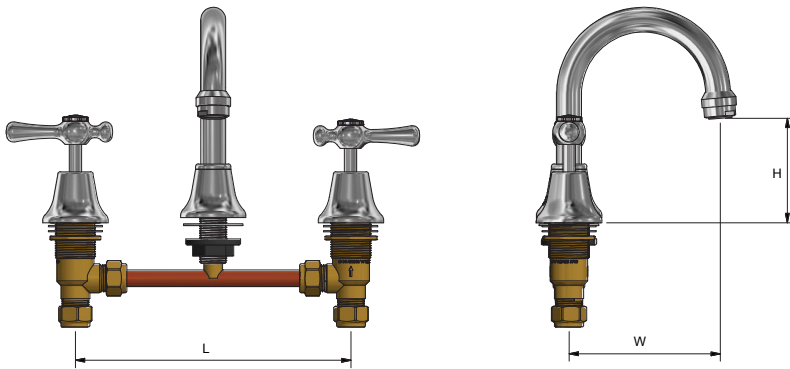

Whitehall EZY Clean Lever Handle Basin Set

1971

Product Specifications

MT MONOPOLY™
T A P W A R E

Specifications

Maximum working temperature 80°C

Maximum pressure rating 1000kPa

Sizing Chart [MM]

	H	L	W
1971	80	211	116

Features

Watermark approved

Red and blue buttons included

Anti vandal

Chrome plated finish

Premium quarter turn cermaic disc

Tested and certified to AS/NZS 3718