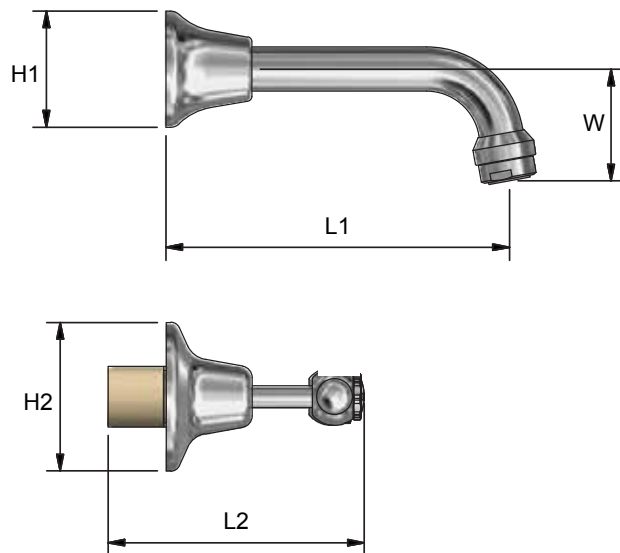

Whitehall EZY Clean Lever Handle Bath Set

1988

Product Specifications

MT MONOPOLY™
T A P W A R E

Specifications

Maximum working temperature 80°C

Maximum pressure rating 1000kPa

Sizing Chart (MM)

	H1	H2	L1	L2	W
1988	50	64	148	110	48

Features

Watermark approved

Red and blue buttons included

Anti vandal

Chrome plated finish

Premium quarter turn ceramic disc

Tested and certified to AS/NZS 3718