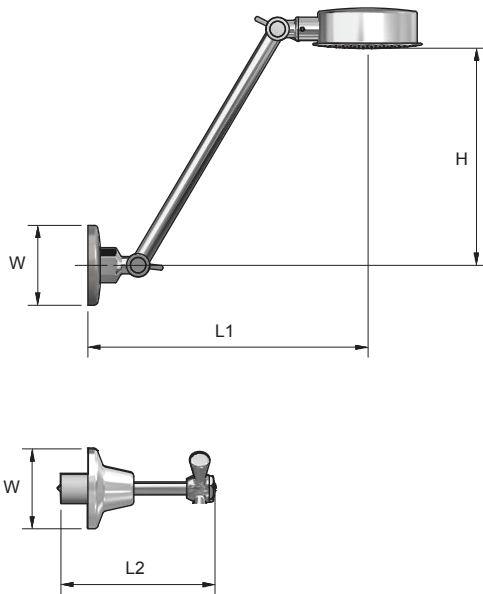

Whitehall EZY Clean Lever Handle Shower Set

1995

Product Specifications

Specifications

Maximum working temperature 80°C

Maximum pressure rating 1000kPa

Sizing Chart (MM)

	H	L1	L2	W
1995	174	224	124	64

MT MONOPOLY™ TAPWARE

Features

Watermark approved

Red and blue buttons included

Anti vandal

Chrome plated finish

Premium quarter turn ceramic disc

Tested and certified to AS/NZS 3718