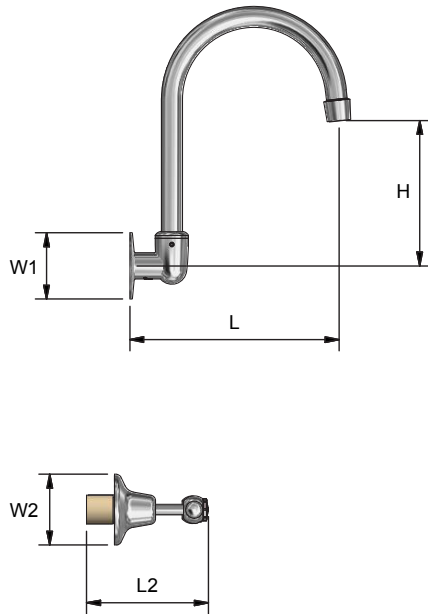

Whitehall EZY Clean Lever Handle Wall Sink Set 2015

Product Specifications

Specifications

Maximum working temperature 80°C

Maximum pressure rating 1000kPa

Sizing Chart (MM)

2015	H	L1	L2	W1	W2
2015	131	189	110	60	62

MT MONOPOLY™
T A P W A R E