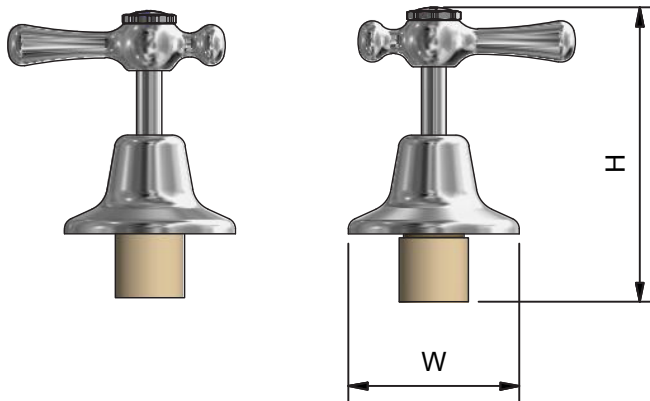

Whitehall EZY Clean Lever Handle Wall Top Assemblies

2022

Product Specifications

MT MONOPOLY™
T A P W A R E

Specifications

Maximum working temperature 80°C

Maximum pressure rating 1000kPa

Sizing Chart (MM)

	H	W
2022	110	64

Features

Watermark approved

Red and blue buttons included

Anti vandal

Chrome plated finish

Premium quarter turn ceramic disc

Tested and certified to AS/NZS 3718