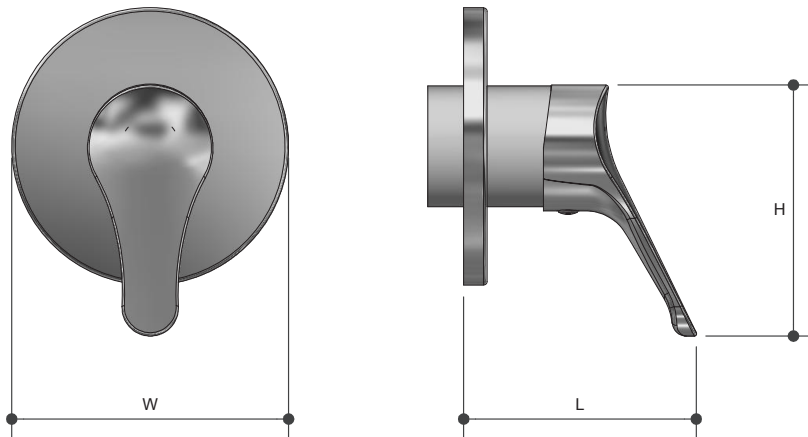

Whitehall EZY Clean Mixer WALL MIXER 2865

Product Specifications

MT MONOPOLY™
T A P W A R E

Specifications

Maximum working temperature 75°C

Maximum pressure rating 1000kPa

Sizing Chart (MM)

	L	H	W
2865	110	51	50

Features

Watermark approved

Chrome plated finish

Tested and certified to AS/NZS 3718

For more information on Monopoly Tapware, contact:
Austworld 15 Activity Crescent, Molendinar, Queensland 4214 Australia