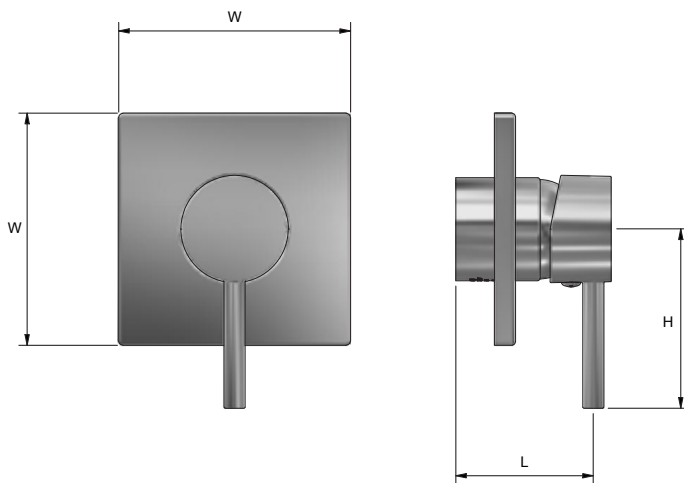

Pino Shower Mixer

4201

Product Specifications

MT MONOPOLY™
T A P W A R E

Specifications

Maximum working temperature 80°C

Maximum pressure rating 1000kPa

Sizing Chart [MM]

	L	H	W
4201	65	85	110

Features

Watermark approved

Chrome plated finish

Tested and certified to AS/NZS 3718

For more information on Monopoly Tapware, contact:
Austworld 15 Activity Crescent, Molendinar, Queensland 4214 Australia
P. 1300 780 430 F. 1300 780 441 E. info@austworld.com.au