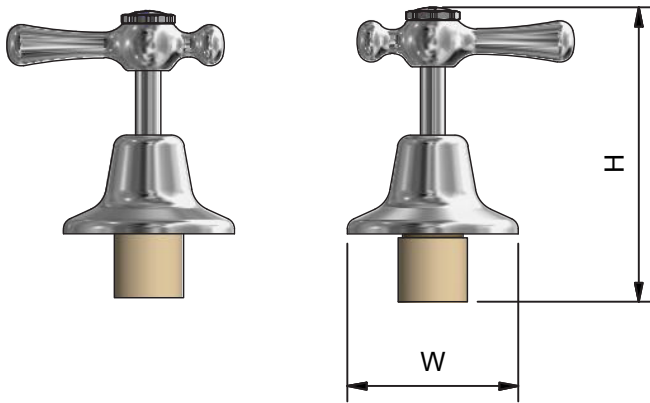

Whitehall EZY Clean Lever Handle Pillar Top Assemblies

4293

Product Specifications

MT MONOPOLY™
T A P W A R E

Specifications

Maximum working temperature 80°C

Max working pressure 1000kPa

Sizing Chart (MM)

	H	W
4293	114	50

Features

Watermark approved

Red and blue buttons included

Anti vandal

Chrome plated finish

Premium quarter turn ceramic disc

Tested and certified to AS/NZS 3718