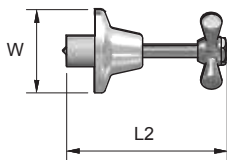

Whitehall EZY Clean Shower Set

7181

Product Specifications

Specifications

Maximum working temperature 80°C

Maximum pressure rating 1000kPa

Sizing Chart [MM]

	H	L1	L2	W
7181	174	225	124	64