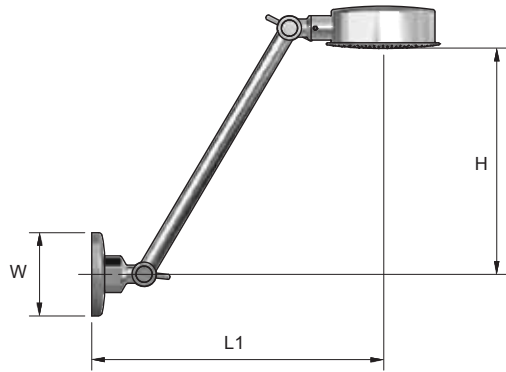

Whitehall EZY Clean Shower Set

7181

Product Specifications

Specifications

Maximum working temperature 80°C

Maximum pressure rating 1000kPa

Sizing Chart [MM]

	H	L1	L2	W
7181	174	225	124	64

MT MONOPOLY™ TAPWARE

Features

Watermark approved

Anti vandal

Chrome plated finish

Ceramic disc

Tested and certified to AS/NZS 3718

For more information on Monopoly Tapware, contact:
Austworld 15 Activity Crescent, Molendinar, Queensland 4214 Australia
P. 1300 780 430 F. 1300 780 441 E. info@austworld.com.au