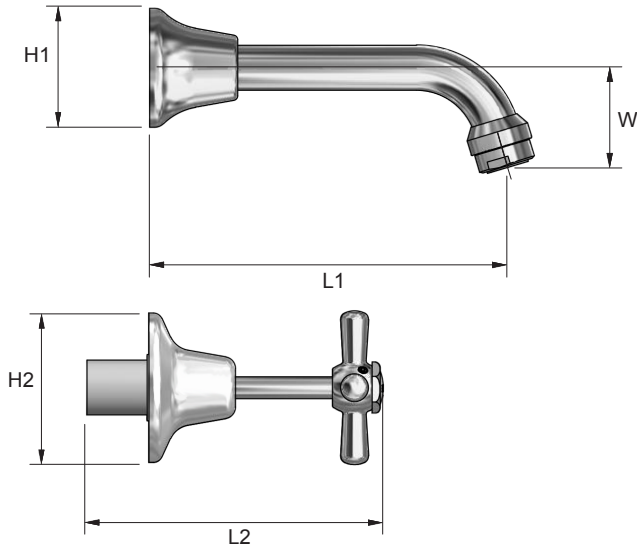

Whitehall EZY Clean Bath Set

7204

Product Specifications

Specifications

Maximum working temperature 80°C

Maximum pressure rating 1000kPa

Sizing Chart [MM]

	H1	H2	L1	L2	W
7204	50	64	151	127	42

MT MONOPOLY™ TAPWARE

Features

Watermark approved

Red and blue buttons included

Anti vandal

Chrome plated finish

Half turn ceramic disc

Tested and certified to AS/NZS 3718