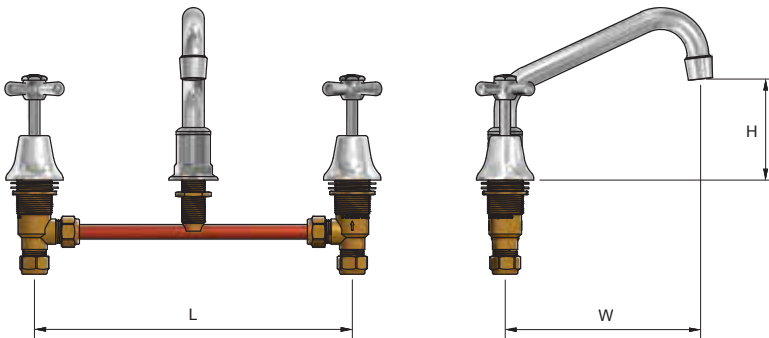

Whitehall EZY Clean Hob Sink Set

7228

Product Specifications

MT MONOPOLY™
T A P W A R E

Specifications

Maximum working temperature 80°C

Maximum pressure rating 1000kPa

Sizing Chart [MM]

	L	H	W
7228	278	88	171

Features

Watermark approved

Red and blue buttons included

Anti vandal

Chrome plated finish

Ceramic disc

Swivel spout

Tested and certified to AS/NZS 3718

For more information on Monopoly Tapware, contact:
Austworld 15 Activity Crescent, Molendinar, Queensland 4214 Australia
P. 1300 780 430 F. 1300 780 441 E. info@austworld.com.au

Austworld Pty Ltd. All rights reserved 2018. Austworld and Monopoly Tapware are registered trade mark belonging to Austworld Pty Ltd.