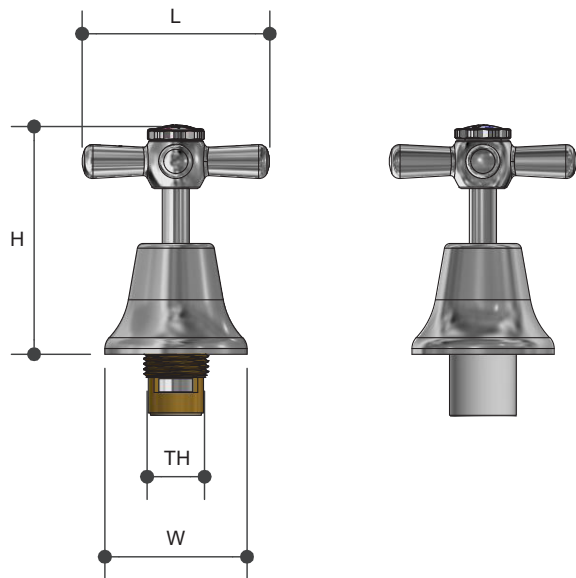

Whitehall EZY Clean Tapware BASIN TOP ASSEMBLY CERAMIC DISC

7266

Product Specifications

Specifications

Maximum working temperature 75°C

Maximum pressure rating 1000kPa

Sizing Chart (MM)

	L	H	W	TH
7266	66	80	50	G 5/8"

MT MONOPOLY™ TAPWARE