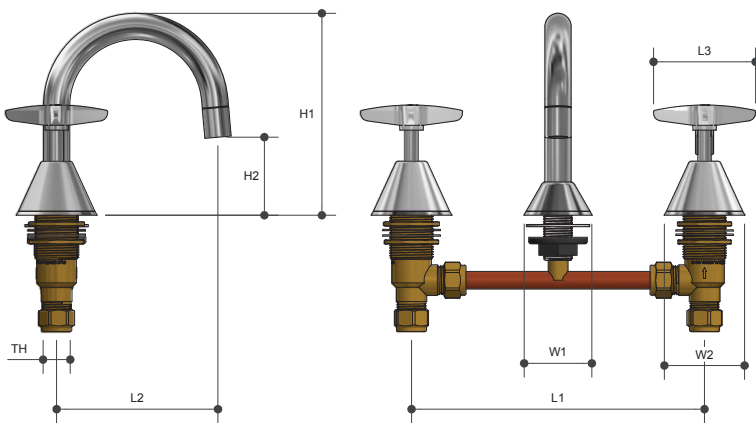

Park Lane Tapware

BASIN SET FIXED CERAMIC DISC

7402

Product Specifications

MT MONOPOLY™
T A P W A R E

Specifications

Maximum working temperature 75°C

Maximum pressure rating 1000kPa

Sizing Chart (MM)

	L1	L2	L3	H1	H2	W1	W2	TH
7402	211	211	211	189	67	110	110	110

Features

Watermark approved

Chrome plated finish

Half turn ceramic disc

Tested and certified to AS/NZS 3718

For more information on Monopoly Tapware, contact:
Austworld 15 Activity Crescent, Molendinar, Queensland 4214 Australia