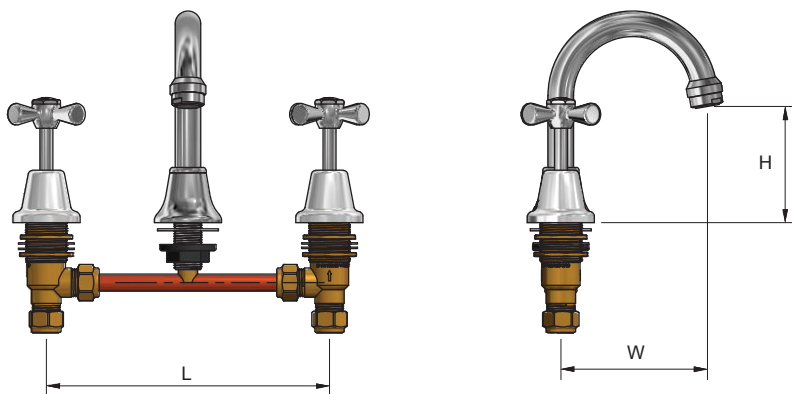

# Whitehall EZY Clean Basin Set Swivel

7617

## Product Specifications

**MT** MONOPOLY™  
TAPWARE

### Sizing Chart [MM]

7617	H	L	W
7617	109	211	87