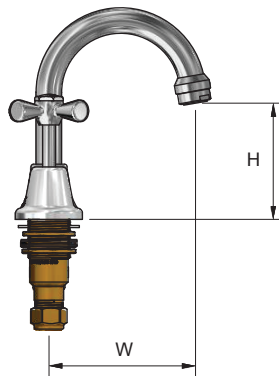

Old Kent Basin Set

7776

Product Specifications

MT MONOPOLY™
T A P W A R E

Specifications

Maximum working temperature 80°C

Maximum pressure rating 1000kPa

Sizing Chart [MM]

	H	L	W
7776	109	211	87

Features

Watermark approved

Chrome plated finish

Swivel spout

Tested and certified to AS/NZS 3718

For more information on Monopoly Tapware, contact:
Austworld 15 Activity Crescent, Molendinar, Queensland 4214 Australia
P. 1300 780 430 F. 1300 780 441 E. info@austworld.com.au