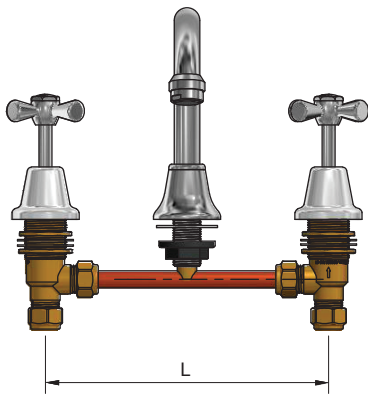

Old Kent Basin Set

7776

Product Specifications

MT MONOPOLY™
T A P W A R E

Specifications

Maximum working temperature 80°C

Maximum pressure rating 1000kPa

Sizing Chart [MM]

	H	L	W
7776	109	211	87

Features

Watermark approved

Chrome plated finish

Swivel spout

Tested and certified to AS/NZS 3718

For more information on Monopoly Tapware, contact:
Austworld 15 Activity Crescent, Molendinar, Queensland 4214 Australia
P. 1300 780 430 F. 1300 780 441 E. info@austworld.com.au