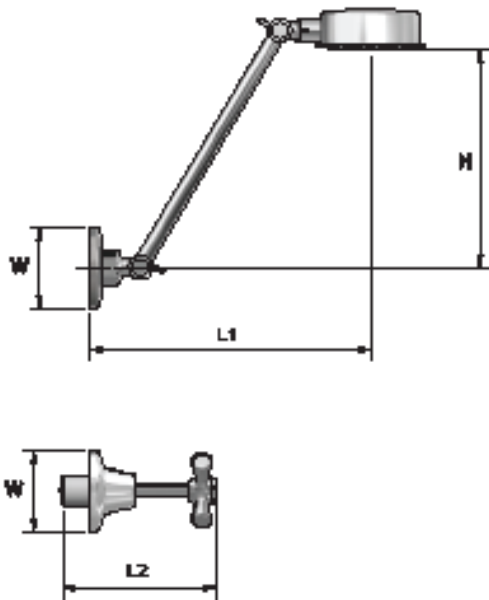

Old Kent Shower Set

7844

Product Specifications

Specifications

Maximum working temperature 80°C

Maximum pressure rating 1000kPa

Sizing Chart [MM]

	H	L1	L2	W
7844	174	225	124	64