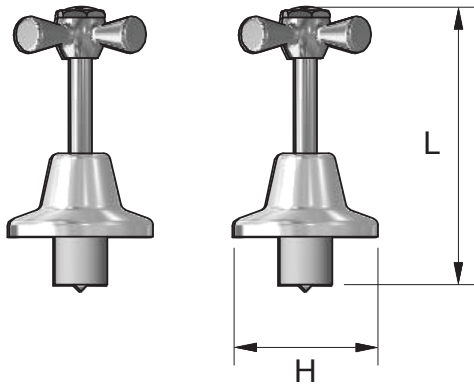

Old Kent Bath Set

8124

Product Specifications

MT MONOPOLY™
T A P W A R E

Specifications

Maximum working temperature 80°C
Maximum pressure rating 1000kPa

Sizing Chart [MM]

	L	B
8124	124	64

Features

Watermark approved
Chrome plated finish
Tested and certified to AS/NZS 3718

For more information on Monopoly Tapware, contact:
Austworld 15 Activity Crescent, Molendinar, Queensland 4214 Australia
P. 1300 780 430 F. 1300 780 441 E. info@austworld.com.au