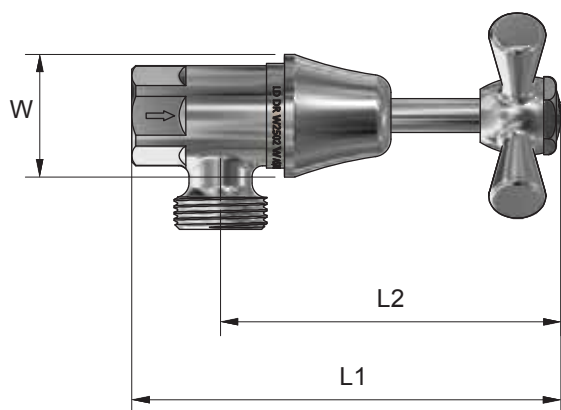

Old Kent Washing Machine Set

8193

Product Specifications

MT MONOPOLY™
T A P W A R E

Specifications

Maximum working temperature 80°C

Maximum pressure rating 1000kPa

Sizing Chart [MM]

	L1	L2	W
8193	121	96	35

Features

Watermark approved

Chrome plated finish

Tested and certified to AS/NZS 3718

For more information on Monopoly Tapware, contact:
Austworld 15 Activity Crescent, Molendinar, Queensland 4214 Australia
P. 1300 780 430 F. 1300 780 441 E. info@austworld.com.au