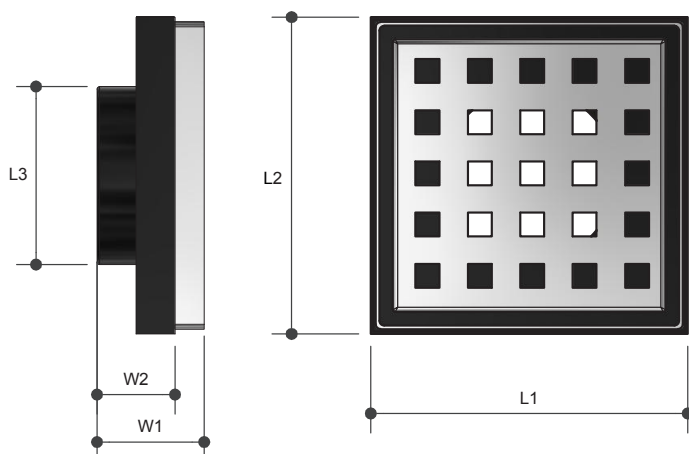

# Floor Grate Square Stainless

8690 | 8690MB | 8706

### Specifications

80MM to Suit DN80 PVC pipe

100MM to Suit DN100 PVC pipe