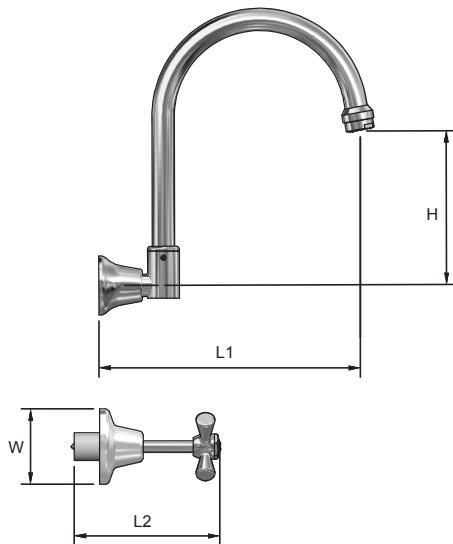

Old Kent Wall Sink Set

8988

Product Specifications

MT MONOPOLY™
T A P W A R E

Specifications

Maximum working temperature 80°C
Maximum pressure rating 1000kPa

Features

Watermark approved
Chrome plated finish
Swivel Spout
Tested and certified to AS/NZS 3718

Sizing Chart [MM]

	H	L1	L2	W
8988	131	222	124	64

For more information on Monopoly Tapware, contact:
Austworld 15 Activity Crescent, Molendinar, Queensland 4214 Australia
P. 1300 780 430 F. 1300 780 441 E. info@austworld.com.au