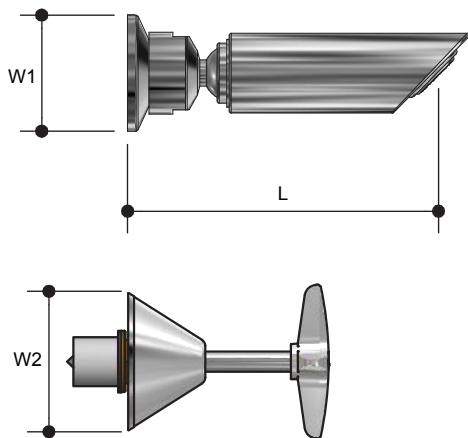

Park Lane Shower Set

9077

Product Specifications

Specifications

Maximum working temperature 80°C

Maximum pressure rating 1000kPa

Sizing Chart [MM]

	L	W1	W2
9077	135	64	64

MT MONOPOLY™ TAPWARE

Features

Watermark approved

Chrome plated finish

Tested and certified to AS/NZS 3718

For more information on Monopoly Tapware, contact:
Austworld 15 Activity Crescent, Molendinar, Queensland 4214 Australia
P. 1300 780 430 F. 1300 780 441 E. info@austworld.com.au