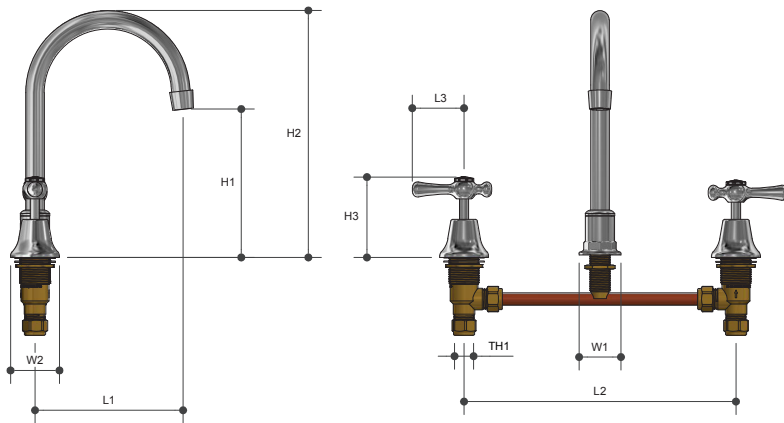

Whitehall EZY Clean Lever Handle Hob Sink Set Goose Neck

9136

Product Specifications

MT MONOPOLY™
T A P W A R E

Specifications

Maximum working temperature 75°C

Maximum pressure rating 1000kPa

Sizing Chart (MM)

	L1	L2	L3	H1	H2	W1	W2	TH
9136	151	277	53	82	252	42	50	DN50

Features

Watermark approved

Red and blue buttons included

Anti vandal

Chrome plated finish

Premium quarter turn ceramic disc

Swivel spout

Tested and certified to AS/NZS 3718

For more information on Monopoly Tapware, contact:
Austworld 15 Activity Crescent, Molendinar, Queensland 4214 Australia

P. 1300 780 430 F. 1300 780 441 E. info@austworld.com.au

Austworld Pty Ltd. All rights reserved 2018. Austworld and Monopoly Tapware are registered trade mark belonging to Austworld Pty Ltd.