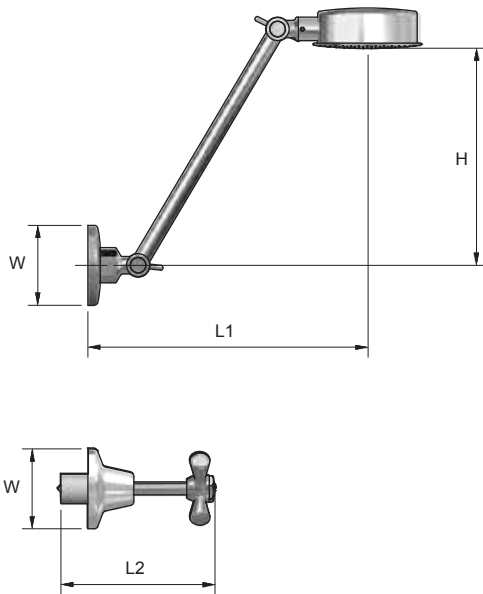

Whitehall EZY Clean Shower Set

9640

Product Specifications

Specifications

Maximum working temperature 80°C

Maximum pressure rating 1000kPa

Sizing Chart (MM)

	H	L1	L2	W
9640	174	225	124	64

MT MONOPOLY™
T A P W A R E

Features

Watermark approved

Red and blue buttons included

Anti vandal

Chrome plated finish

Premium jumper valve

Tested and certified to AS/NZS 3718