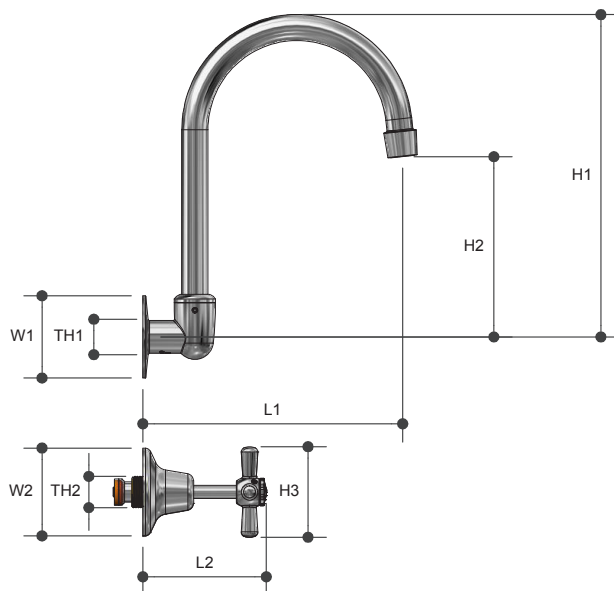

Whitehall EZY Clean Tapware WALL SINK SET

9848

Product Specifications

Specifications

Maximum working temperature 75°C

Maximum pressure rating 1000kPa

Sizing Chart (MM)

	L1	L2	H1	H2	H3	W1	W2	TH1	TH2
9848	189	87	235	131	66	60	64	G 1/2"	G 5/8"

MT MONOPOLY™
TAPWARE

Features

Watermark approved

Red and blue buttons included

Anti vandal

Chrome plated finish

Premium jumper valve

Swivel spout