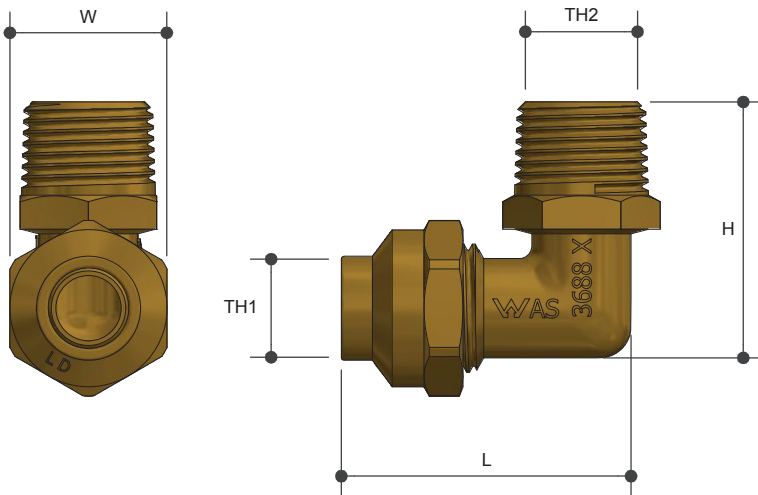

FLARED COMPRESSION

Elbow M I X C

Product Specifications

Specifications

Maximum working temperature 1°C to 95°C

Maximum pressure rating 1600kPa

Features

Watermark approved

Brass and chrome finish

Tested and certified to AS 3688

Sizing Chart (MM)

	L	H	W	TH1	TH2
AW193	47	41	25	15C	R 1/2"
AW193NB	47	41	25	15C	R 1/2"
AW194*	47	41	25	15C	R 1/2"
AW199	56	51	32	20C	R 3/4"
AW203	76	58	38	25C	R 1"
AW204	86	55	47	32C	R 1 1/4"
AW205	92	36	55	40C	R 1 1/2"
AW206	107	72	66	50C	R 2"

* Chrome Plated

Material Chart

Part	Material
Elbow	DR Brass
Compression Nut	DR Brass

For more information on Metforge, contact:
Austworld 15 Activity Crescent, Molendinar, Queensland 4214 Australia
P. 1300 780 430 F. 1300 780 441 E. info@austworld.com.au