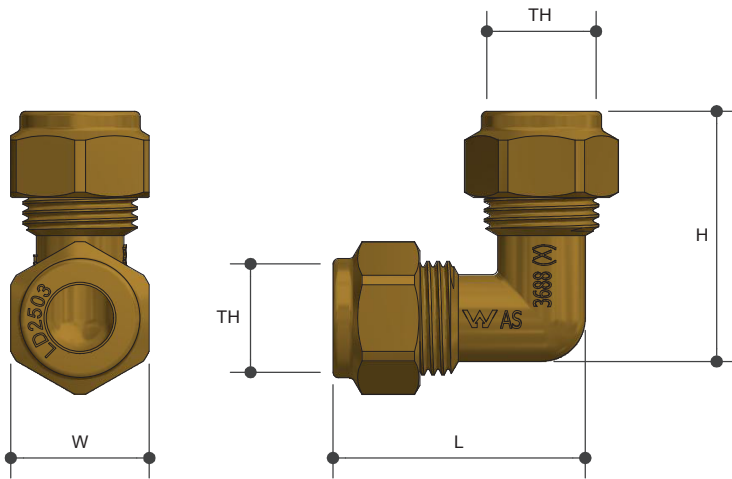

# COPPER COMPRESSION

Elbow C X C

Product Specifications

## Sizing Chart (MM)

	L	H	W	TH
AW2130	46	46	25	15C
AW2131	52	52	31	20C
AW2131NB	52	52	31	20C