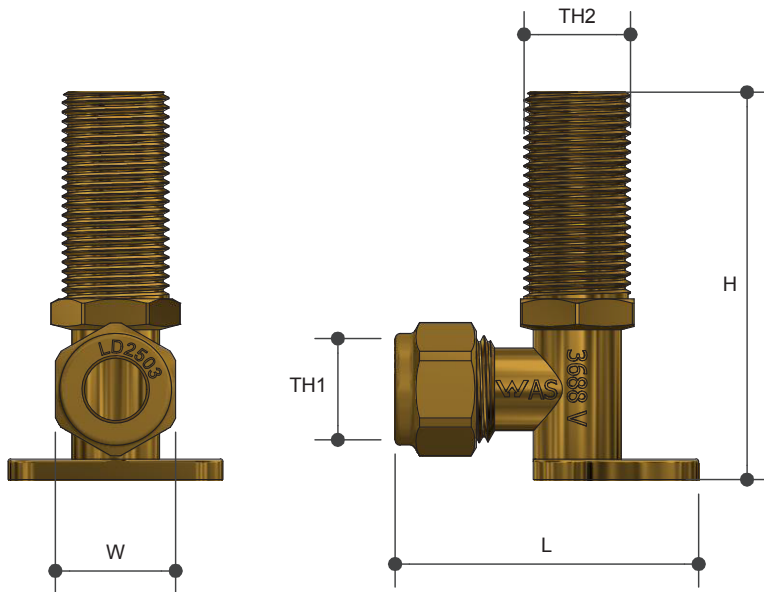

COPPER COMPRESSION

Elbow MI X C Extended Lugged

Product Specifications

Metforge®
b r a s s w a r e

Specifications

Maximum working temperature 1°C to 95°C

Maximum pressure rating 1600kPa

Sizing Chart (MM)

	L	H	W	TH1	TH2
AW2170	59	75	23	15C	G 1/2"

Features

Watermark approved

DR Brass

Tested and certified to AS 3688

Material Chart

Part	Material
Elbow	DR Brass
Compression Nut	DR Brass
Olive	Copper

For more information on Metforge, contact: