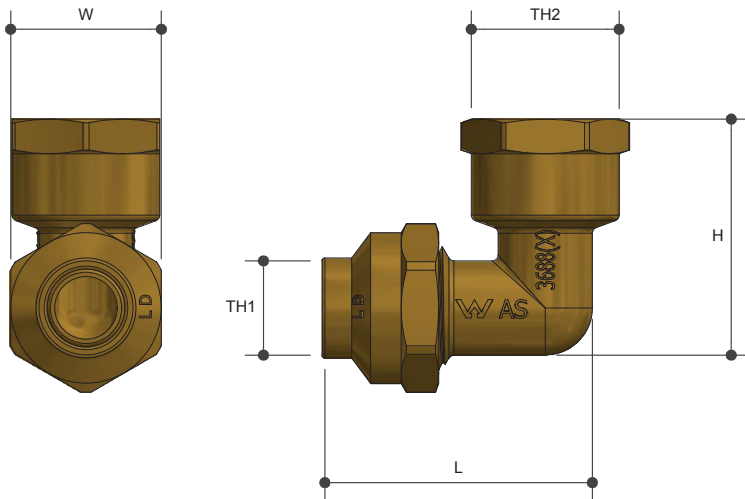

FLARED COMPRESSION

Elbow F I X C

Product Specifications

Specifications

Maximum working temperature 1 °C to 95 °C

Maximum pressure rating 1600kPa

Features

Watermark approved

Brass and chrome finish

Tested and certified to AS 3688

Sizing Chart (MM)

	L	H	W	TH1	TH2
AW220	45	40	25	15C	Rp 1/2"
AW221*	45	40	25	15C	Rp 1/2"
AW227	56	48	32	20C	Rp 3/4"
AW227NB	56	48	32	20C	Rp 3/4"
AW228*	56	48	32	20C	Rp 3/4"
AW232	66	64	38	25C	Rp 1"
AW233	96	77	47	32C	Rp 1 1/4"
AW234	96	80	55	40C	Rp 1 1/2"
AW230	96	87	66	50C	Rp 2"

* Chrome Plated

Material Chart

Part	Material
Elbow	DR Brass
Compression Nut	DR Brass

For more information on Metforge, contact:
Austworld 15 Activity Crescent, Molendinar, Queensland 4214 Australia
P. 1300 780 430 F. 1300 780 441 E. info@austworld.com.au

Austworld Pty Ltd. All rights reserved 2018. Austworld and Metforge are registered trade mark belonging to Austworld Pty Ltd.