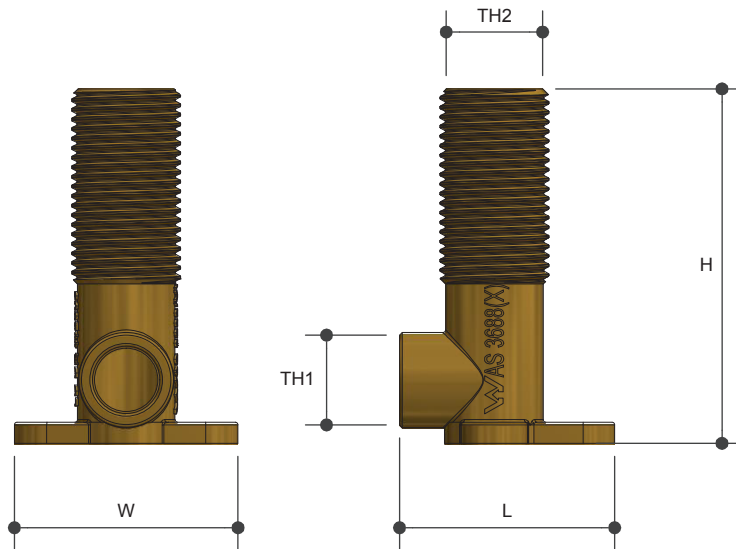

# BRASS CAPILLARY

Elbow MI X Cap Lugged No. 19BP

Product Specifications

Metforge®  
b r a s s w a r e

## Sizing Chart (MM)

	L	H	W	TH1	TH2
AW389	41	87	41	15OD	G 1/2"
AW389E	41	95	41	15OD	G 1/2"
AW390	53	72	41	20OD	G 1/2"