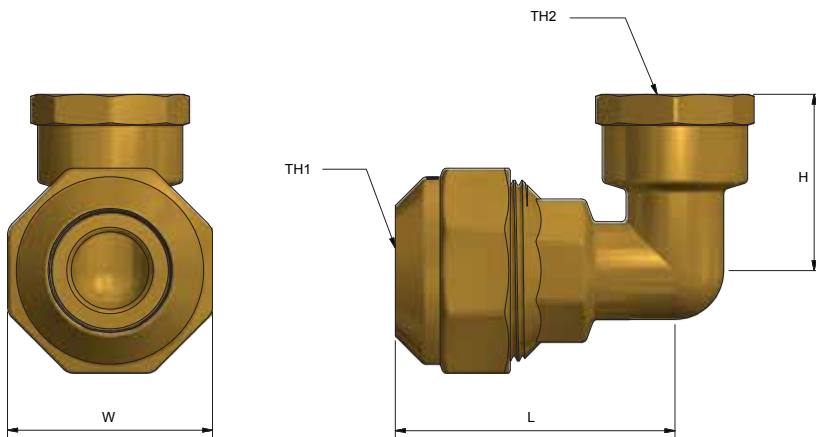

POLY CONNECTORS

Elbow PE X FI

Product Specifications

Specifications

Working temperature -20°C to 60°C

Max. pressure rating 1600kPa

Sizing Chart (MM)

	L	H	W	TH1	TH2
AW4201	59	37	43	25PE	Rp 3/4"
AW4207	60	45	50	32PE	Rp 1"

Features

Watermark approved

DR Brass

100% pressure tested

No disassembly required, pipe can be inserted without disassembling the fitting

Triple lip seal

No fidly thimbles or grab rings

Spare parts available