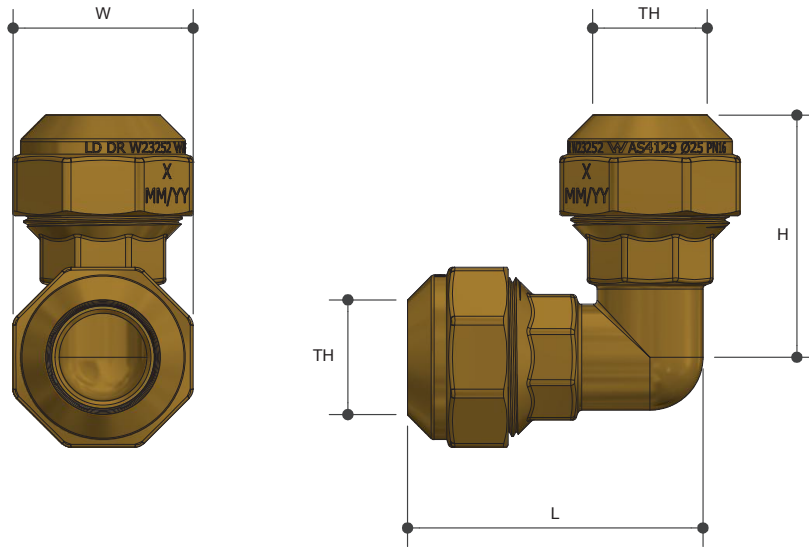

POLY CONNECTORS

Elbow DN X DN

Product Specifications

Specifications

Working temperature -20°C to 60°C

Max. pressure rating 1600kPa

Sizing Chart (MM)

	L	H	W	TH
AW4211	71	58	43	DN25
AW4215	77	61	50	DN32

Features

Watermark approved

DR Brass

100% pressure tested

No disassembly required, pipe can be inserted without disassembling the fitting

Triple lip seal

No fidly thimbles or grab rings

Spare parts available

Tested and certified to AS 4796

Material Chart

Part	Material
Socket	DR Brass
Clamp Ring	POM Acetal Resin
Nut	DR Brass
Seal	EPDM

For more information on Logi Civil, contact:
Austworld 15 Activity Crescent, Molendinar, Queensland 4214 Australia
P. 1300 780 430 F. 1300 780 441 E. info@austworld.com.au