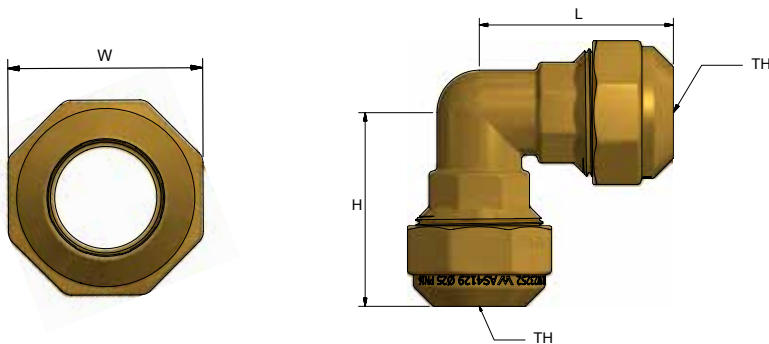

POLY CONNECTORS

Elbow PE X PE

Product Specifications

Specifications

Working temperature -20°C to 60°C

Max. pressure rating 1600kPa

Sizing Chart [MM]

	L	H	W	TH
AW4211	58	58	43	25PE
AW4215	61	61	50	32PE

Features

Watermark approved

DR Brass

100% pressure tested

No disassembly required, pipe can be inserted without disassembling the fitting

Triple lip seal

No fiddy thimbles or grab rings

Spare parts available