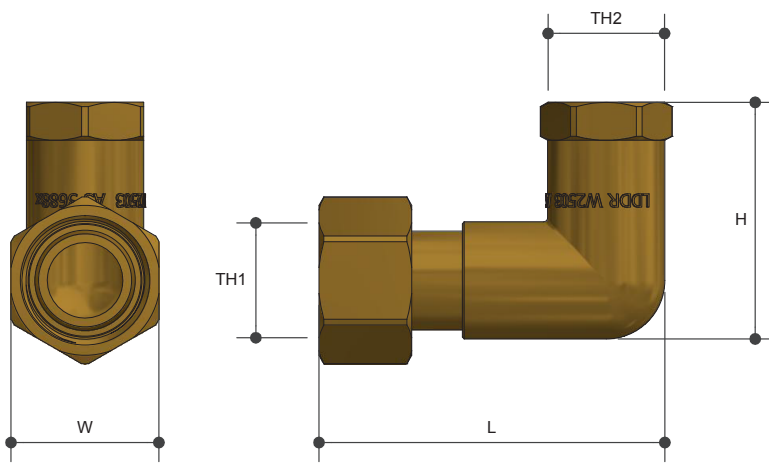

SCREWED BRASSWARE

Elbow Fl Loose Nut

Product Specifications

Specifications

Working temperature 1 °C to 60 °C

Max. pressure rating 1600kPa

Sizing Chart (MM)

	L	H	W	TH1	TH2
AW428	91	62	39	G 1"	Rp 3/4"
AW429	117	73	47	G 1 1/4"	Rp 1"

Features

Watermark approved

DR Brass

Tested and certified to AS 3688

Material Chart

Part	Material
Elbow	DR Brass

For more information on Metforge, contact:

Austworld 15 Activity Crescent, Molendinar, Queensland 4214 Australia