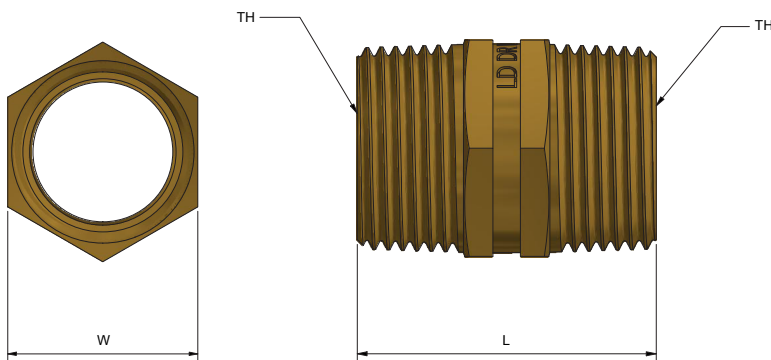

SCREWED BRASSWARE

Hexagon Nipple

Product Specifications

Specifications

Working temperature 0°C - 60°C

Maximum pressure rating 1600kPa

Sizing Chart (MM)

	L	W	TH
AW658	22	10	R 1/8"
AW660	32	14	R 1/4"
AW662	27	18	R 3/8"
AW664	34	22	R 1/2"
AW664XL	42	22	R 1/2"
AW669 [NSW]	42	22	R 1/2"
AW665	34	22	R 1/2"
AW666	38	28	R 3/4"
AW667	38	27	R 3/4"
AW668 [NSW]	46	35	R 3/4"
AW670	46	43	R 1 1/4"
AW671	48	49	R 1 1/2"
AW673	55	61	R 2"
AW674	76	77	R 2 1/2"
AW675	81	90	R 3"
AW676	92	115	R 4"
AW680 [NSW]	36	28	R 3/4"

Features

Watermark Approved

DR Brass

Tested and certified to AS 3688

For more information on Metforge, contact:

Austworld 15 Activity Crescent, Molendinar, Queensland 4214 Australia

P. 1300 780 430

F. 1300 780 441

E. info@austworld.com.au

Austworld Pty Ltd. All rights reserved 2018. Austworld and Metforge are registered trade mark belonging to Austworld Pty Ltd.