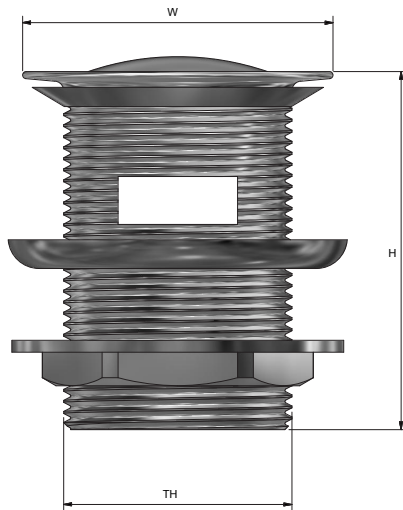

### Specifications

Available in 32mm and 40mm outlet

### Sizing Chart [MM]

	H	W	TH
DP3275W	80	62	1 1/4"
DP3275WMB	80	62	1 1/4"
DP4075W	75	65	1 1/2"
DP4075WMB	75	65	1 1/2"