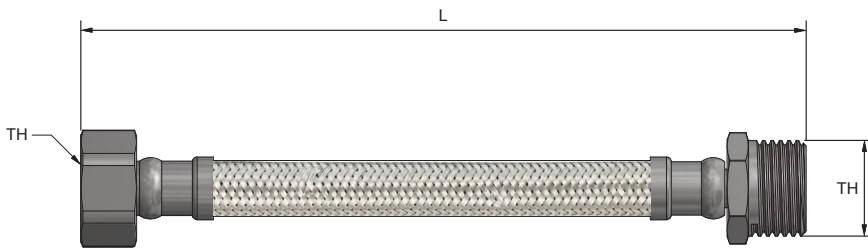

FLEXIBLE HOSE

MI x FI

Product Specifications

Specifications

Rated working pressure of 1000 kPa

Maximum working temperature 80°C

Sizing Chart MM

	L	TH
FH20300M	300	G 3/4"
FH20500M	500	G 3/4"
FH20600M	600	G 3/4"
FH20700M	700	G 3/4"
FH201000M	1000	G 3/4"

Features

Watermarked Approved

Resistant to rust

Swivel Connection

EPDM

304 Stainless Steel Braided

For more information on Titaflex, contact:
Austworld 15 Activity Crescent, Molendinar, Queensland 4214 Australia
P. 1300 780 430 F. 1300 780 441 E. info@austworld.com.au