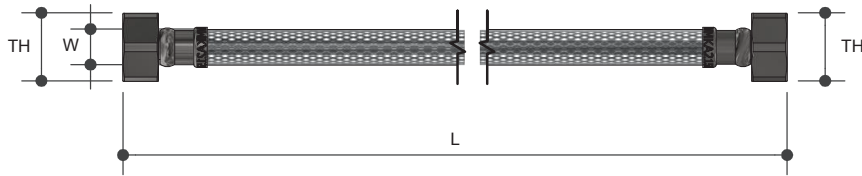

FLEXIBLE HOSE

FI x FI

Product Specifications

Specifications

Rated working pressure of 1000 kPa

Maximum working temperature 80°C

Sizing Chart MM

	L	W	TH
FH20300	300	28	G 3/4"
FH20500	500	28	G 3/4"
FH20600	600	28	G 3/4"
FH20700	700	28	G 3/4"
FH201000	1000	28	G 3/4"

Features

Watermarked Approved

Resistant to rust

Swivel Connection

EPDM

304 Stainless Steel Braided

For more information on Titaflex, contact:
Austworld 15 Activity Crescent, Molendinar, Queensland 4214 Australia
P. 1300 780 430 F. 1300 780 441 E. info@austworld.com.au