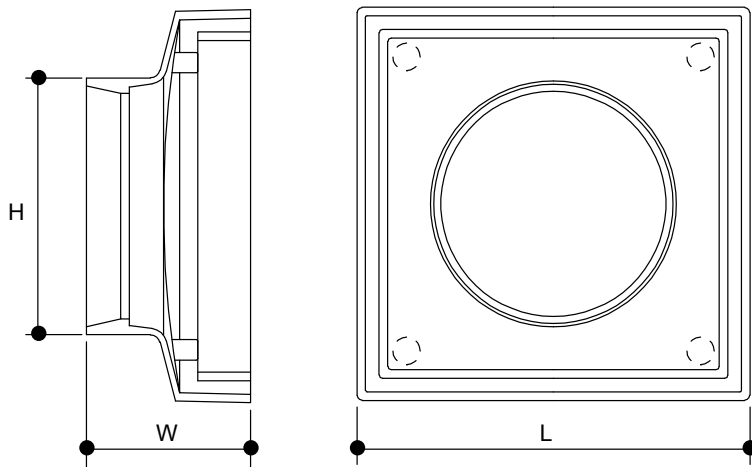

Floor Grates

DELUXE BRASS TILE INSERT

FLG22 | FLG23 | FLG24

Product Specifications

MT MONOPOLY™
TAPWARE

Specifications

To suit DN80 and DN100 PVC pipe

Available in chrome, matte black and gun metal finish

Sizing Chart (MM)

	SIZE	H	L	W
FLG22	40	44	100	47.5
FLG23	80	75	115	48
FLG23MB	80	75	115	48
FLG23GM	80	75	115	48
FLG24	100	95	115	48
FLG24MB	100	95	115	48
FLG24GM	100	95	115	48

Features

Watermark approved