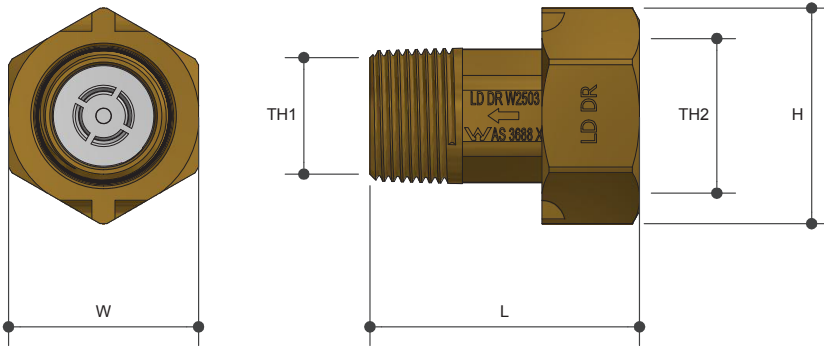

METER COUPLING

Meter Thread FI X MI

Product Specifications

Specifications

Working temperature -20°C to 120°C

Max. pressure rating Water 2500kPa

Sizing Chart [MM]

MC5	L	H	W	TH1	TH2
	53	42	37	R 3/4"	G 1"

Features

Watermark approved

DR Brass

100% pressure tested

Tested and certified to AS 3688

Material Chart

Part	Material
Adaptor	DR Brass
Nut	DR Brass
Washer	EPDM
Check Valve	POM

For more information on Logi Civil, contact:
Austworld 15 Activity Crescent, Molendinar, Queensland 4214 Australia
P. 1300 780 430 F. 1300 780 441 E. info@austworld.com.au