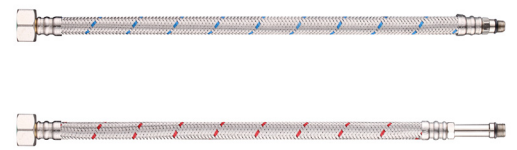

FLEXIBLE HOSE

MIXER TAILS 10MI X 15FI X 400MM

MT MONOPOLY™
T A P W A R E

Specifications

Rated working pressure of 1000Kpa

Maximum working temperature 70°C

Sizing Chart MM

Model	L	W	TH1	TH2
MT400	360	23	G 1/2"	M10

Features

Watermarked Approved

Resistant to cutting and abrasion

Resistant to rust

Swivel Connection

PEX inner core

304 Stainless Steel Braided

10 YEAR
EXTENDED
WARRANTY