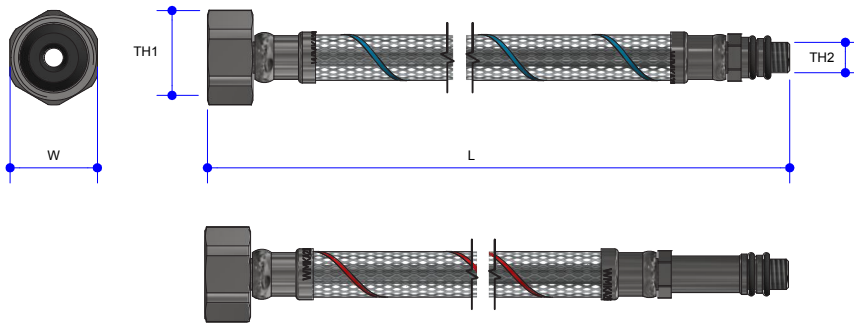

FLEXIBLE HOSE

MIXER TAILS 10MI X 15FI X 400MM

MT MONOPOLY™
T A P W A R E

Specifications

Rated working pressure of 1000Kpa

Maximum working temperature 70°C

Sizing Chart MM

Model	L	W	TH1	TH2
MT400	360	23	G 1/2"	M10

Features

Watermarked Approved

Resistant to cutting and abrasion

Resistant to rust

Swivel Connection

PEX inner core

304 Stainless Steel Braided

10 YEAR
EXTENDED
WARRANTY