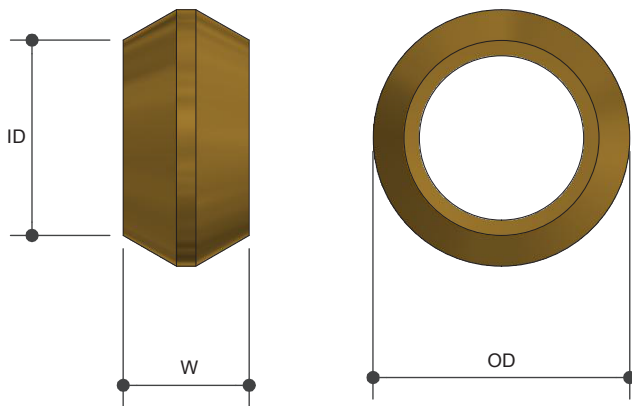

FLARED COMPRESSION

Olives

Product Specifications

Metforge®
b r a s s w a r e

Specifications

Maximum working temperature 1°C to 95°C

Maximum pressure rating 1600kPa

Features

Watermark approved

DR Brass

Tested and certified to AS 3688

Sizing Chart (MM)

	OD	ID	W	SIZE
OL04	16	12	8	15MM
OL06	22	16	8	20MM
OL08	28	21	10	25MM
OL09	22	10	9	20MM X 15MM

Material Chart

Part	Material
Olive	DR Brass