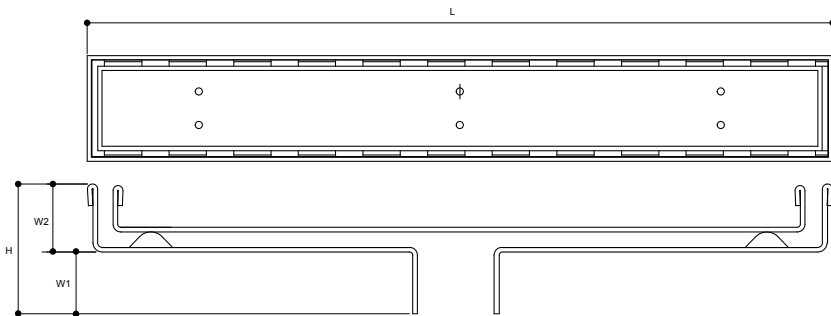

## 316 STAINLESS STEEL TILE INSERT

SG700T | SG800T | SG900T

### Specifications

To suit DN50 PVC pipe

Available in 700mm, 800mm and 900mm

### Sizing Chart (MM)

	H	L	W1	W2
SG700T	70	700	47	23
SG800T	70	800	47	23
SG900T	70	900	47	23