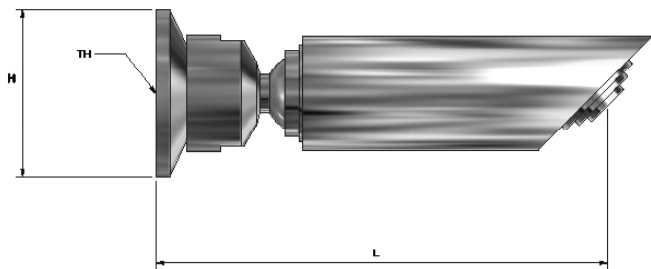

Conical Shower

SH25

Product Specifications

MT MONOPOLY™
T A P W A R E

Specifications

Maximum working temperature 80°C

Maximum pressure rating 1000kPa

Features

Watermark approved

Chrome plated finish

Tested and certified to AS/NZS 3662

Sizing Chart (MM)

	L	H	TH
SH25	145	54	G 1/2"

For more information on Monopoly Tapware, contact:
Austworld 15 Activity Crescent, Molendinar, Queensland 4214 Australia
P. 1300 780 430 F. 1300 780 441 E. info@austworld.com.au