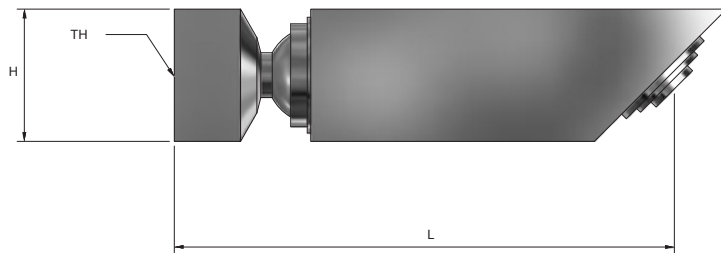

Cubico Shower Chrome

SH28

Product Specifications

MT MONOPOLY™
T A P W A R E

Specifications

Maximum working temperature 80°C

Maximum pressure rating 1000kPa

Features

Watermark approved

Chrome plated finish

Tested and certified to AS/NZS 3662

Sizing Chart (MM)

SH28	L	H	TH
SH28	145	54	G 1/2"

For more information on Monopoly Tapware, contact:
Austworld 15 Activity Crescent, Molendinar, Queensland 4214 Australia
P. 1300 780 430 F. 1300 780 441 E. info@austworld.com.au