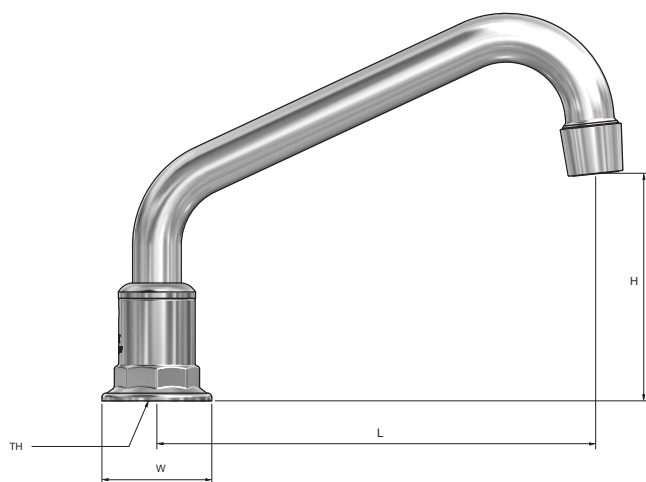

Hob Spout Tube Swivel

SP07

Product Specifications

MT MONOPOLY™
T A P W A R E

Specifications

Maximum working temperature 80°C

Maximum pressure rating 1000kPa

Features

Watermark approved

Chrome plated finish

Swivel spout

Tested and certified to AS/NZS 3718

Sizing Chart [MM]

	L	H	W	TH
SP07	170	90	43	G 1/2"
SP07-1	225	115	43	G 1/2"
SP07-2	300	150	43	G 1/2"

For more information on Monopoly Tapware, contact:
Austworld 15 Activity Crescent, Molendinar, Queensland 4214 Australia

P. 1300 780 430 F. 1300 780 441 E. info@austworld.com.au

Austworld Pty Ltd. All rights reserved 2018. Austworld and Monopoly Tapware are registered trade mark belonging to Austworld Pty Ltd.

AW
AUSTWORLD