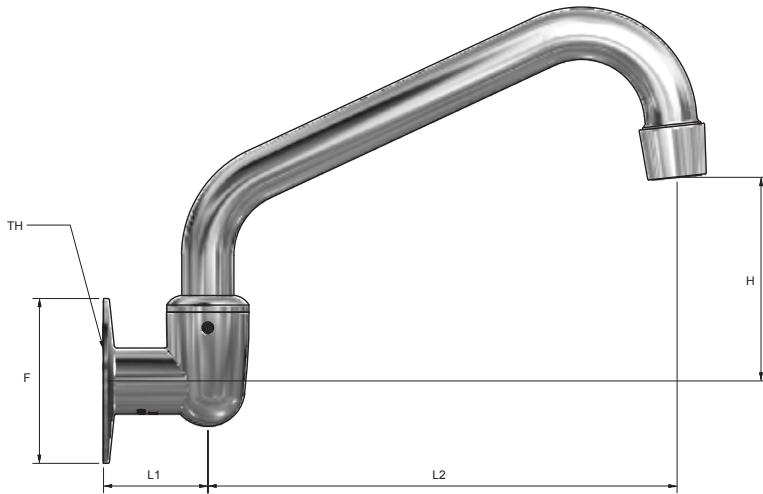

Swivel Spout Wall

SP08

Product Specifications

MT MONOPOLY™
T A P W A R E

Specifications

Maximum working temperature 80°C

Maximum pressure rating 1000kPa

Features

Watermark approved

Chrome plated finish

Swivel spout

Tested and certified to AS/NZS 3718

Sizing Chart [MM]

	L1	L2	H1	H2	TH
SP08	38	170	60	75	G 1/2"
SP08-01	38	225	60	100	G 1/2"
SP08-02	38	300	60	135	G 1/2"