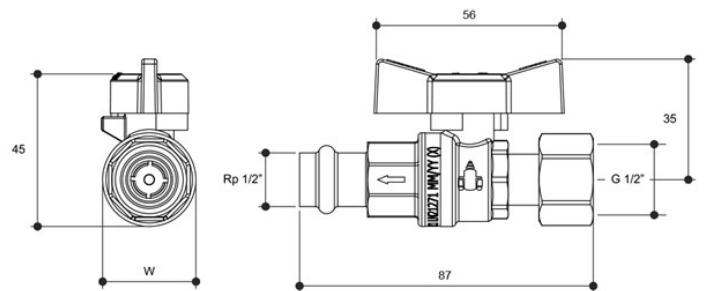

WDF15SPF

Product Specifications

Isolation Non Return Ball Valve With Check Valve Swivel
Press Fit x FI 15MM

Yes

Yes

Unit is shipped in 1 per box

FEATURES

- Check Valve:** Yes
- Finish:** Brass
- Metal Type:** DZR Brass
- Swivel Nut:** Yes
- Watermarked:** Yes

SPECIFICATIONS

- Maximum Water Pressure (KPa):** 1400
- Water Working Temperature °C:** 1 to 90

WARRANTY

12 months on Product or Parts

CHECK VALVE

SWIVEL NUT

Austworld Commodities Pty Ltd ABN: 88 374 217 957 ACN: 88 374 217 957